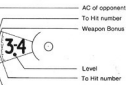

ADVANCED DUNGEONS & DRAGONS™

FIGHTING WHEEL™

GAME AID

No. 1 Fighters, Paladins, Rangers and Bards

How to use the Wheel

Key

Speed factor (ranges)

Damage vs Large vs Medium or Small

Space required (No. of attacks per round)

In the missile section of the Wheel you will find information about attacks per round and range rather than speed and space required. The 4 figures are from left to right: No. of attacks; Short range; Medium range; Long range.

Notes

1. Rangers add their level to damage done against Giants, and giant class creatures.
2. Bards may only use: club, dagger, dart, javelin, sling, scimitar, spear, staff, and bastard, broad, long or short swords.
3. Missile to hit scores are at short range. At medium range use -2 and at long range -5. Weapons' bonuses for missiles against armour types apply and are further modified by -1 at medium range and -2 at long range. Thus a missile thrown against plate mail (AC3) at long range is at -7, against a Lama (AC3) it is at -5.
4. Fork, glaives, javelin and spear all do double damage to large creatures when set to receive their charge. Note that a javelin is normally only used as a missile.
5. Spear does double damage against all opponents when set against their charge.
6. Lances do double damage when used on a charging mount.
7. Short sword includes all pointed cutting and thrusting weapons with a blade length of 15" to 24".
8. Treat bastard sword as a long sword when used one-handed.

Other Weapons

The wheel can be used for other weapons as follows:

New Weapon	Use	New Weapon	Use	New Weapon	Use
Bill	Guisarme	Couteaux de Broche	Glaive	Ransom, Rhonca	Ransour
Bill Hook	Guisarme	Cutlass	Scimitar	Rhonca, Runka	Ransour
Bohemian Ear Spoon	Partisan	Godentag	Morning Star	Sabre	Scimitar
Chausen Scous	Ransour	Holy water sprinkler	Morning Star	Scorpion	Bill/Guisarme
Corseque	Spetum	Lochaber Axe	Guisarme/Vouge	Sickle-sword	Scimitar
		Korseke	Spetum	Tulwar etc.	Scimitar